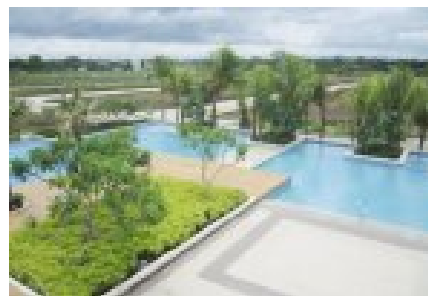

Land for Sale or Rent in Nuvali, Laguna

Listing provided by:

Danikka Fernandez

Tel: +639175320877

The SONOMA in Sta. Rosa Laguna near Paseo, Sta. Elena and Nuvali. Location: Along Tagtaytay - Sta. Rosa Road corner Sta. Elena St. near Nuvali 20 Minutes away from Tagaytay and Walking Distance to Nuvali LOT ONLY 2.5% DOWNPAYMENT 10% DISCOUNT 150 SQM 91K Outright Downpayment 23K Monthly Payable in 36 Months...

View online:

8 photos

Key features

0.00 m²
Usable area

150.00 m²
Land area

Facilities

BBQ Area

CCTV