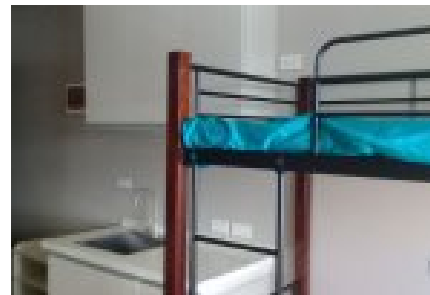

Listing provided by:

Tel: +639209523450

1 Bedroom Condo for Sale or Rent in Barangay 1, Metro Manila near LRT-1 Vito Cruz

SPACETAFT (30th Storey)Very Near LRT 1 Quirino Station Along Taft Avenue, ManilaDORMITEL. CONDOTEL. RESIDENTIAL. READY FOR OCCUPANCY!Amenities• Modern Lobby• Student Lounge• Swimming Pool• Fitness Gym• Cafeteri...

View online:

30 photos

Key features	1 Bed	1 Bath	17.00 m ² Usable area
Facilities	Air Conditioning	BBQ Area	CCTV
	Fitness	Garden	Library
			Concierge
			Playground

2,210,009

20,000 / month