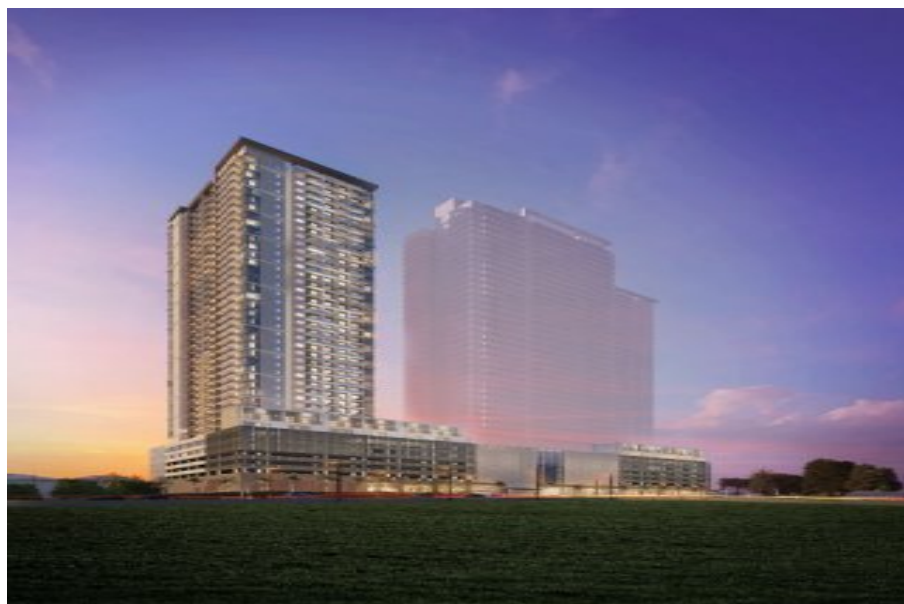

2 Bedroom Condo for sale in Maple at Verdant Towers, Pasig, Metro Manila

Listing provided by:

Tel: +639953645579

Condo for sale of 164sqm in Maple at Verdant Towers, consisting of 2 bedrooms and 2 bathrooms located at Pasig, Metro Manila. Facilities include: Air Conditioning, CCTV, Fitness, Garden, Parking, Playground, Security, Swimming Pool and Wi Fi.

View online:

4 photos

Key features	2 Beds	2 Baths	164.00 m ² Usable area	
Facilities	 Air Conditioning	 CCTV	 Fitness	 Garden
	 Parking	 Playground	 Security	 Swimming Pool

52,280,000