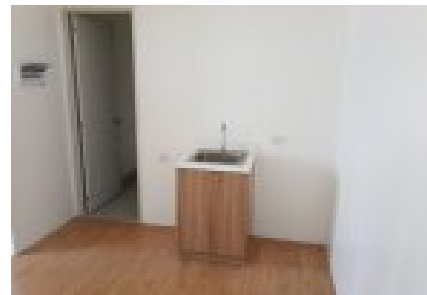

Listing provided by:

Tel: +639059990460

Condo for rent in AMAIA SKIES AVENIDA, Santa Cruz, Metro Manila

Condo for rent in manila near UBELT review centers.Amaia SkiesAvenida Location: Doroteo Jose st. cor. Rizal Avenue Sta Cruz ManilaNearest SchoolFEU, UST, UE, CEU, San Beda, and other universitiesLRT 1 Doroteo Station and LRT 2 Recto StationSTUDIO UNIT 18.6 SQMBare Unit Studio Unit 18.6 sqm 12K to 13...

View online:

5 photos

12,000 / month

Key features

Studio

1 Bath

18.60 m² Usable area

Facilities